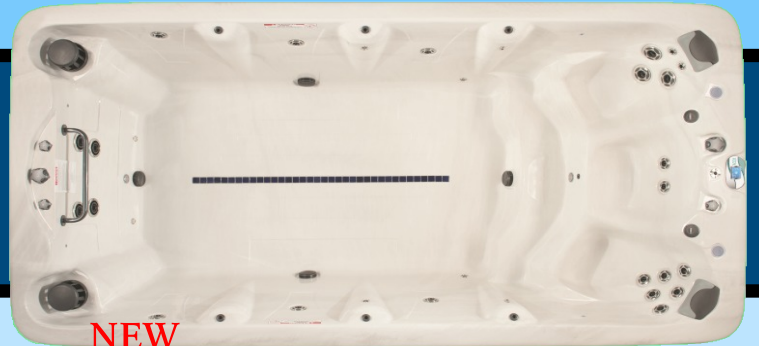

## Swim Spa

### XL4

**NEW**

Northern  
Exposure

**Seats: 3 Person**  
**Size: 427 x 228 x 127cm**  
**Ltrs: 4921**  
**Gals: 1300**  
**Dry: 1134 kg**  
**Wet: 5851 kg**  
**Power: 32 amp**

**2 x Pumps**  
**19 Stainless Steel Jets**  
**4 Turbo Swim Jets**  
**6 Backlit Fountains**  
**MP3 / Bluetooth Music System**  
**150watt Subwoofer**  
**Deluxe Touch Screen Topside Controls**  
**WiFi Connectivity**  
**New Copper lined Northern Exposure Insulation**  
**Metal Hand Rail**  
**Steel Frame Construction**  
**Seal Pan Base**  
**Air Venturi**  
**Swim Tether Mount**