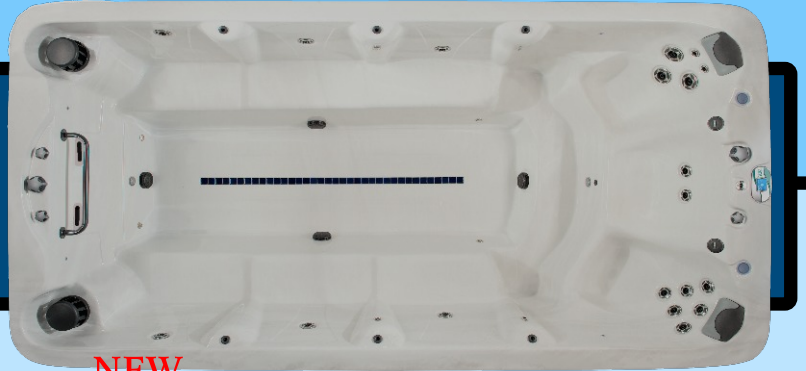

## Swim Spa

### XB4

**Seats:** 9 Person  
**Size:** 427 x 228 x 127cm  
**Ltrs:** 4921  
**Gals:** 1300  
**Dry:** 1134 kg  
**Wet:** 5851 kg  
**Power:** 32 amp

**NEW**

Northern  
Exposure

**2 x Pumps**  
**19 Stainless Steel Jets**  
**4 Turbo Swim Jets**  
**6 Backlit Fountains**  
**MP3 / Bluetooth Music System**  
**150watt Subwoofer**  
**Deluxe Touch Screen Topside Controls**  
**WiFi Connectivity**  
**New Copper lined Northern Exposure Insulation**  
**Metal Hand Rail**  
**Steel Frame Construction**  
**Seal Pan Base**  
**Air Venturi**  
**Swim Tether Mount**